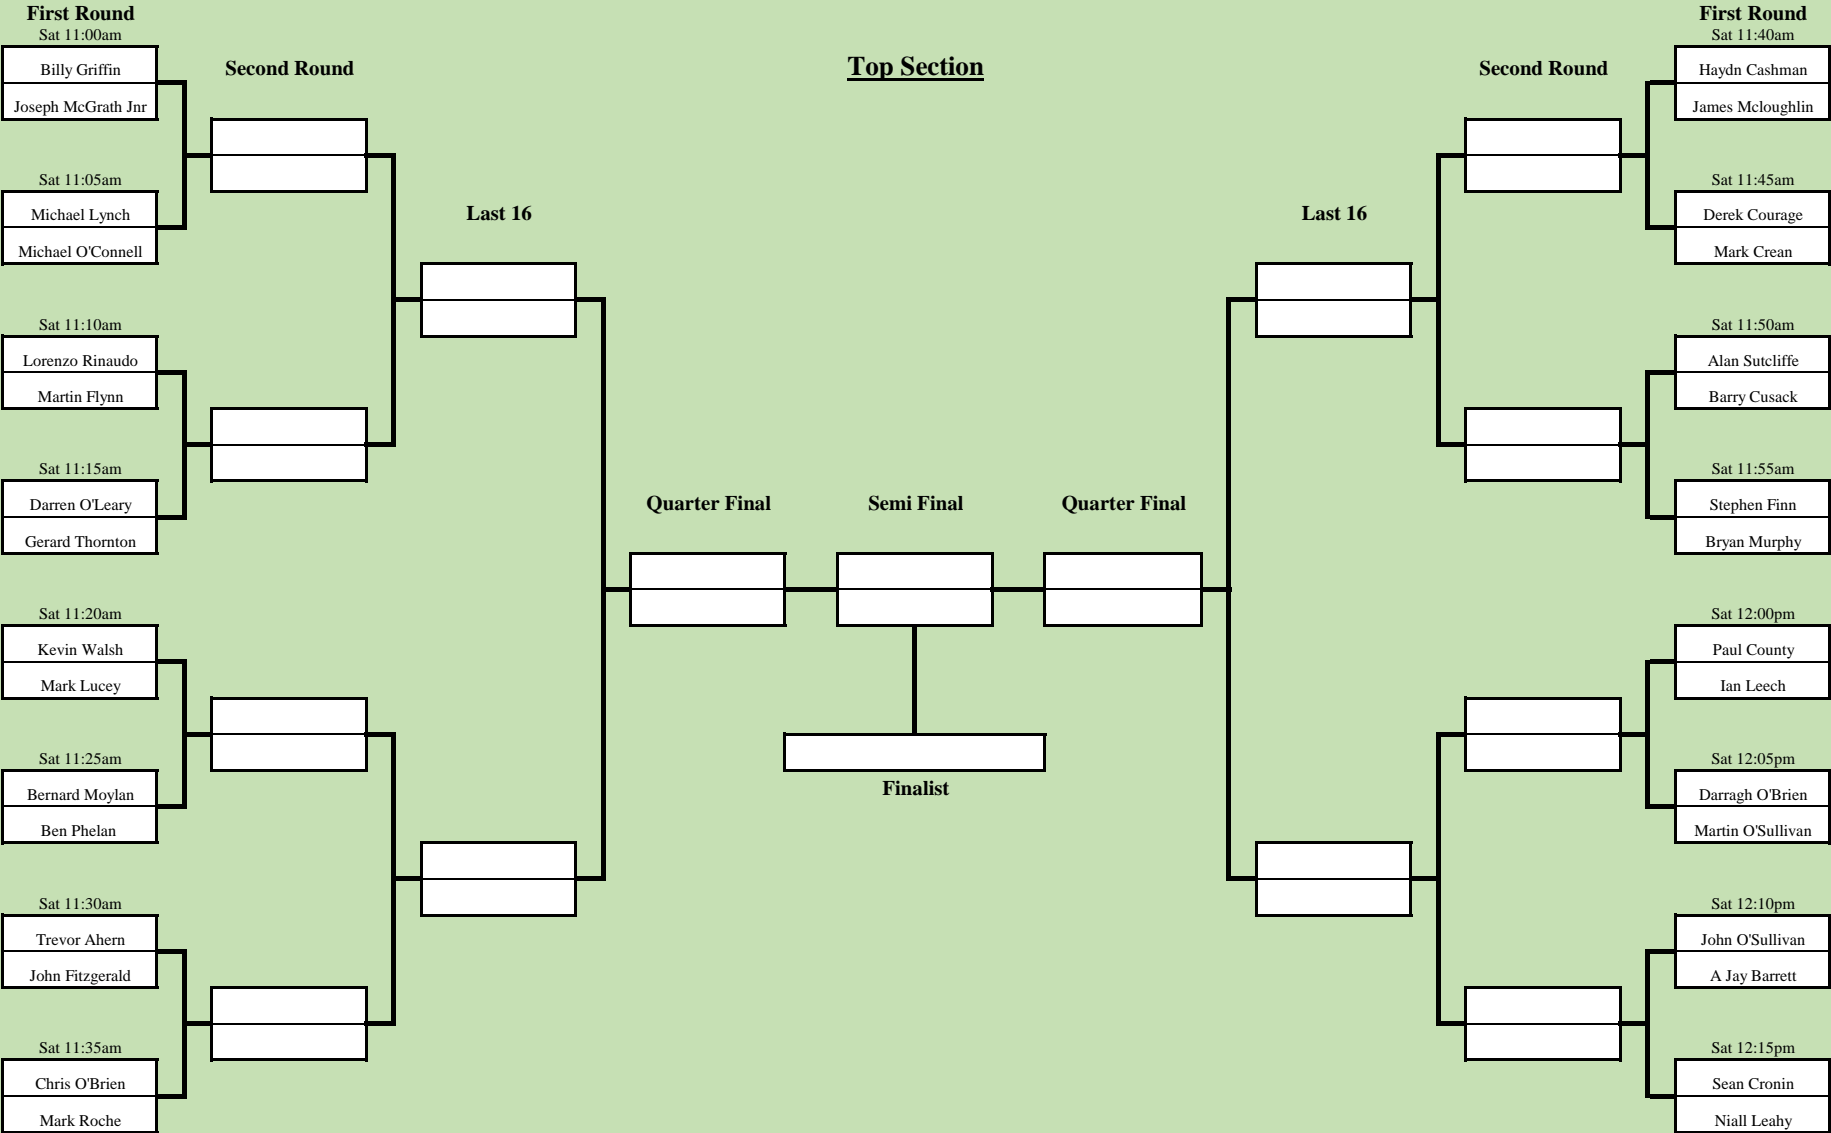

Gents National Matchplay 2026 - Intermediate

Venue's: Bishopstown Pitch & Putt Club & Rocklodge Pitch & Putt Club

Date's: 30th & 31st May (Bishopstown) & 1st June (Rocklodge)

Gents National Matchplay 2026 - Intermediate

Venue's: Bishopstown Pitch & Putt Club & Rocklodge Pitch & Putt Club

Date's: 30th & 31st May (Bishopstown) & 1st June (Rocklodge)